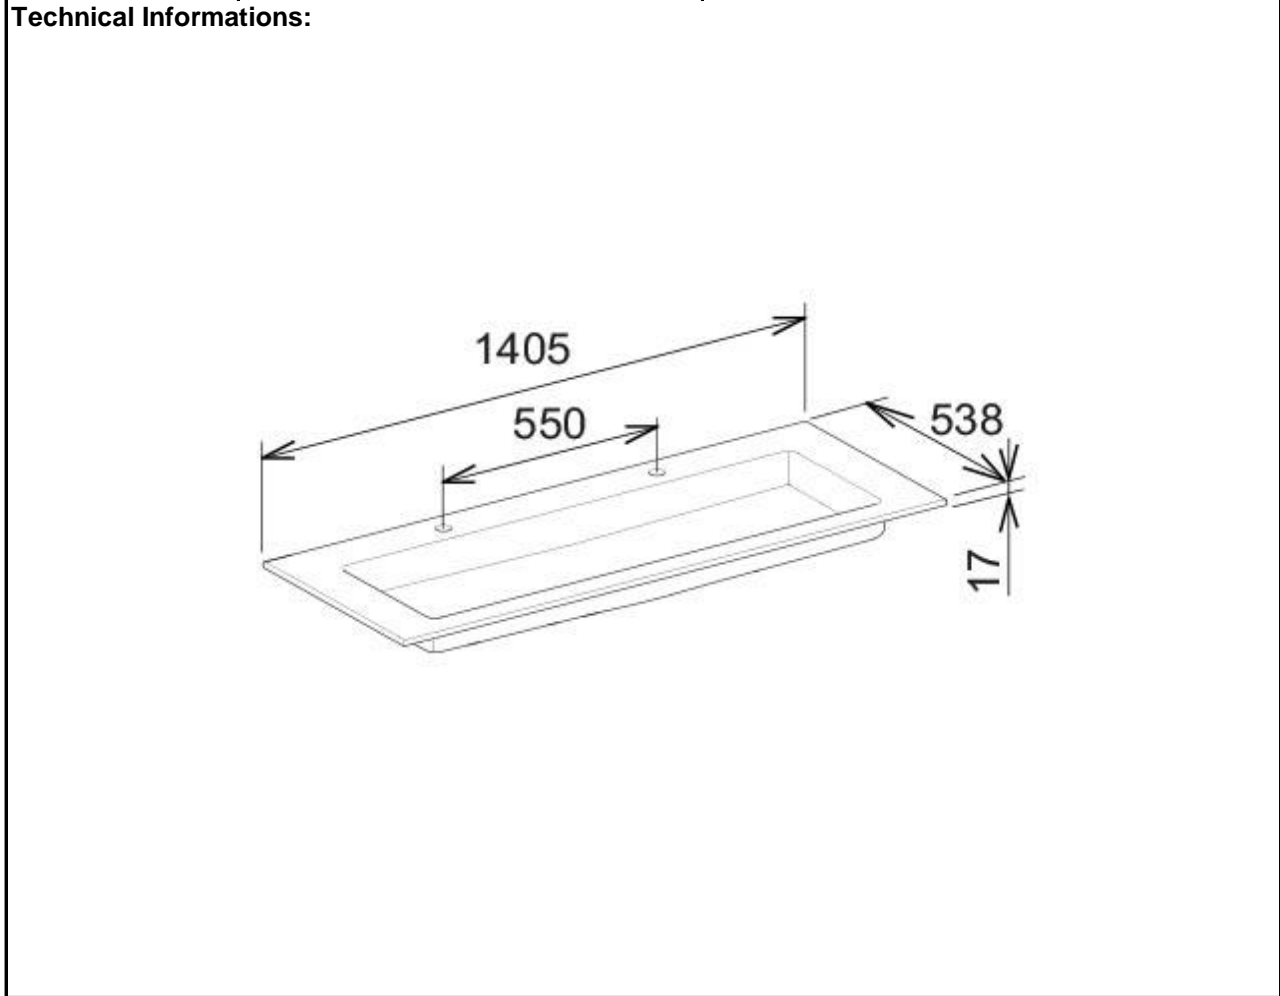

SPECIFICATION SHEET - washbasin

BRAND:	KEUCO	Product Photo: 
ORIGIN:	Germany	
SERIES:	VANITY UNITS	
PRODUCT DESCRIPTION:	Royal 60 ceramic basin CleanPlus surface 2 tap holes, without overflow	
MODEL No.	32160 311402	
FINISH/COLOUR:	White	
DIMENSIONS:	538mm x 1405mm	
OPTIONAL MATCHING PARTS:		